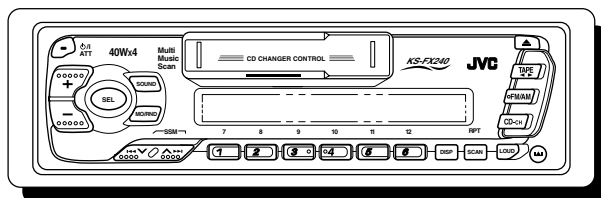

JVC

SERVICE MANUAL

CASSETTE RECEIVER

KS-FX240

Area Suffix
 UIIndonesia

This model is KS-FX240 UI that is added to the preceding model, the KS-FX240 U.

Please refer to the service manual of KS-FX240 (issue No.49489).